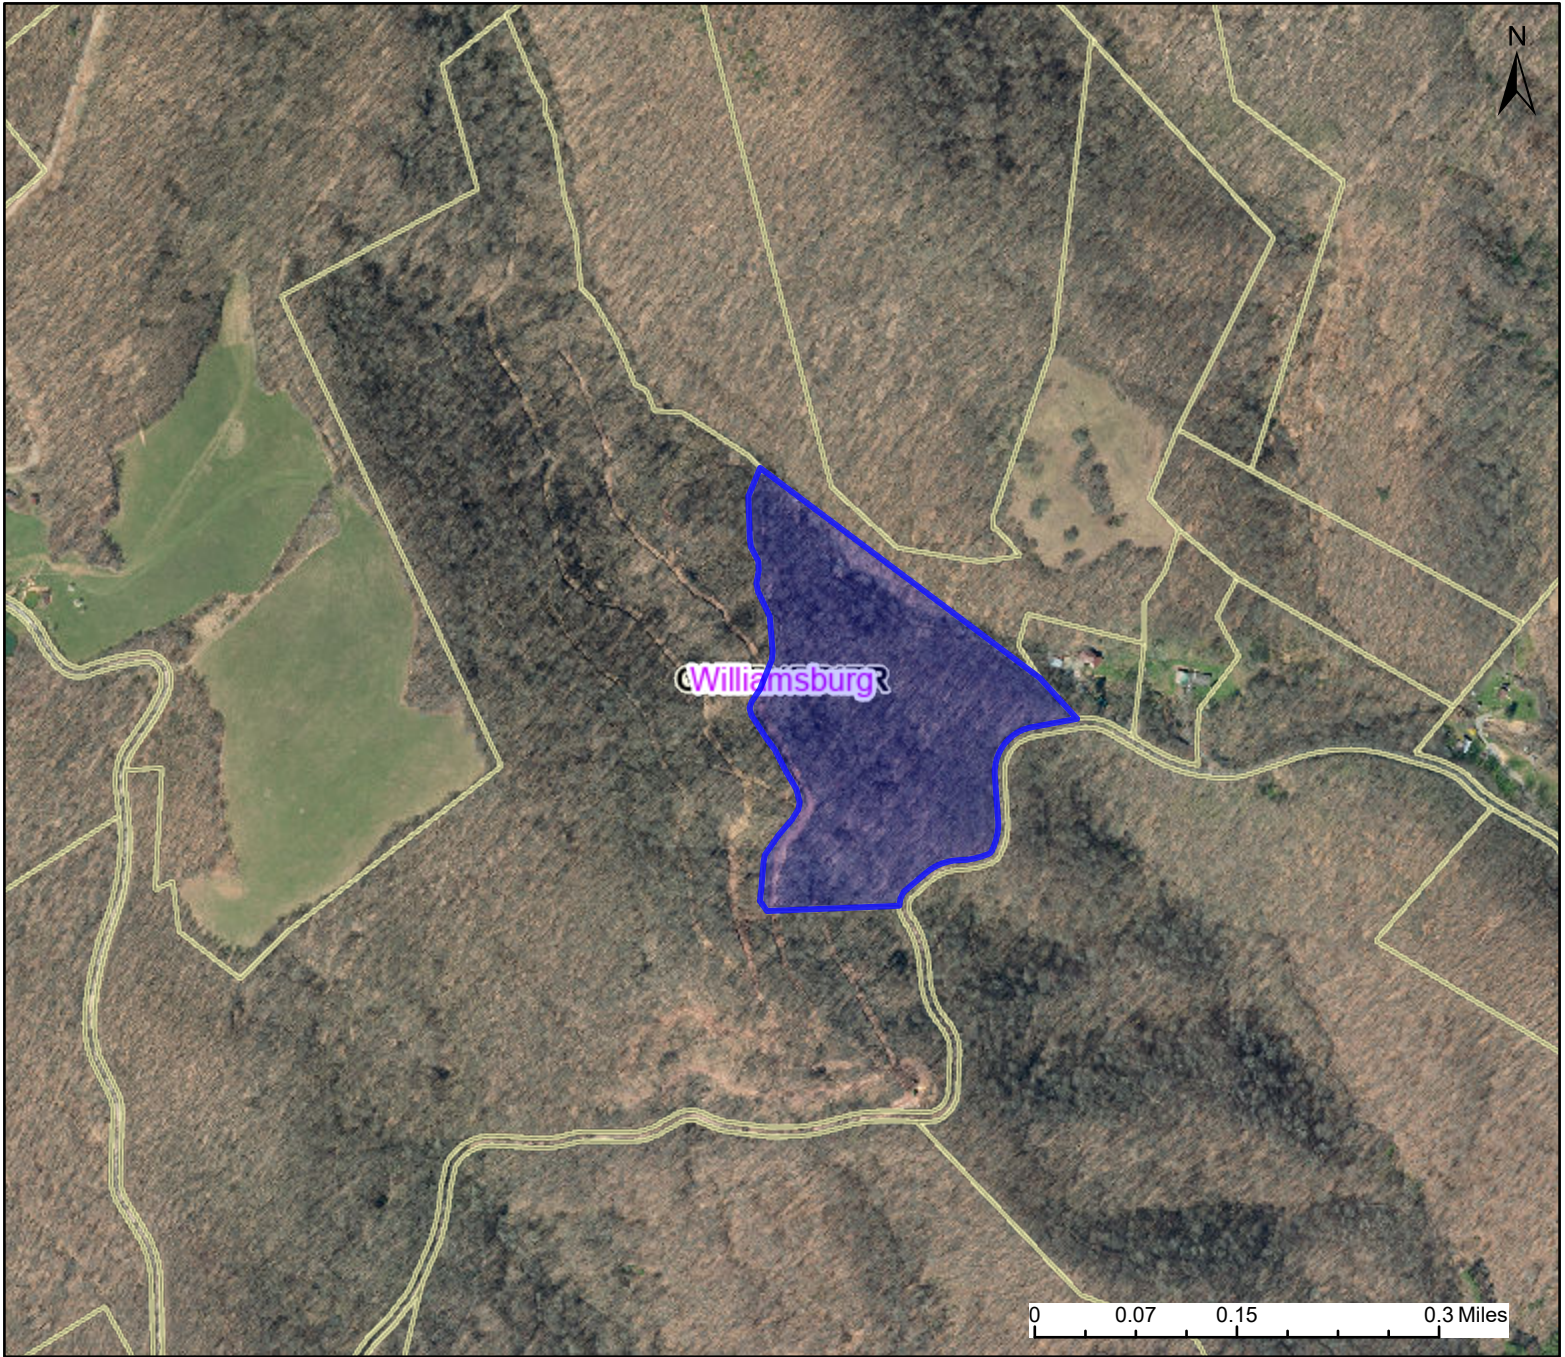

Whanger Property Map 18-51-1.2

Legend

District

 Districts

Parcel

 WVParcels

User Notes:

Map created on October 4, 2023

Owner(s):

WHANGER HARVEY J & DEBBIE C

Address:

ROUTE 9/7

Class Type:

Farm

Legal Description:

26.10 AC SURFACE ONLY; WHANGER