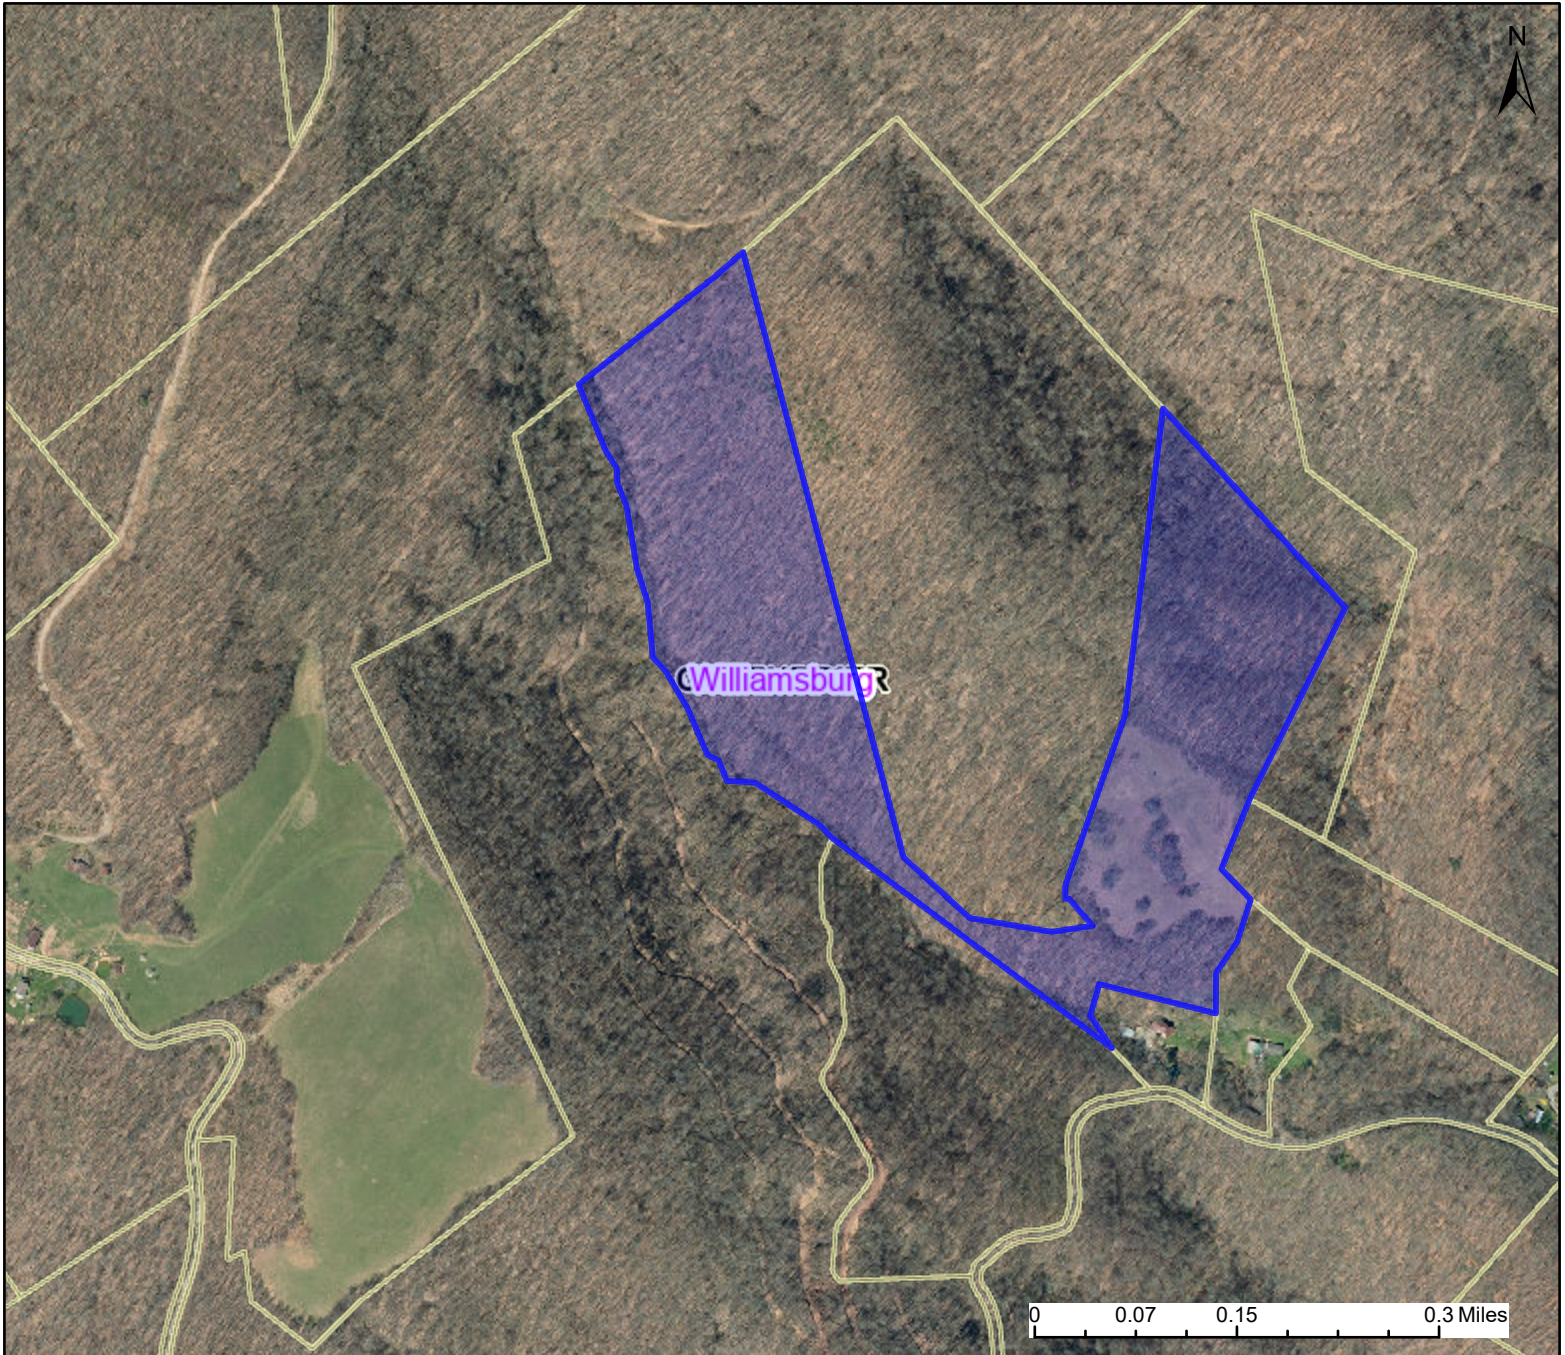

Whanger Property Map 18-46-28.3

Legend

District

 Districts

Parcel

 WVParcels

User Notes:

Map created on October 4, 2023

Owner(s):

WHANGER HARVEY JACOB FAMILY
IRREVOCABLE LIVING TRUST

Address:

CORNSTALK RD

Class Type:

Residential

Legal Description:

38.49 AC RESIDUE OF PCL 28; CORNSTALK RD