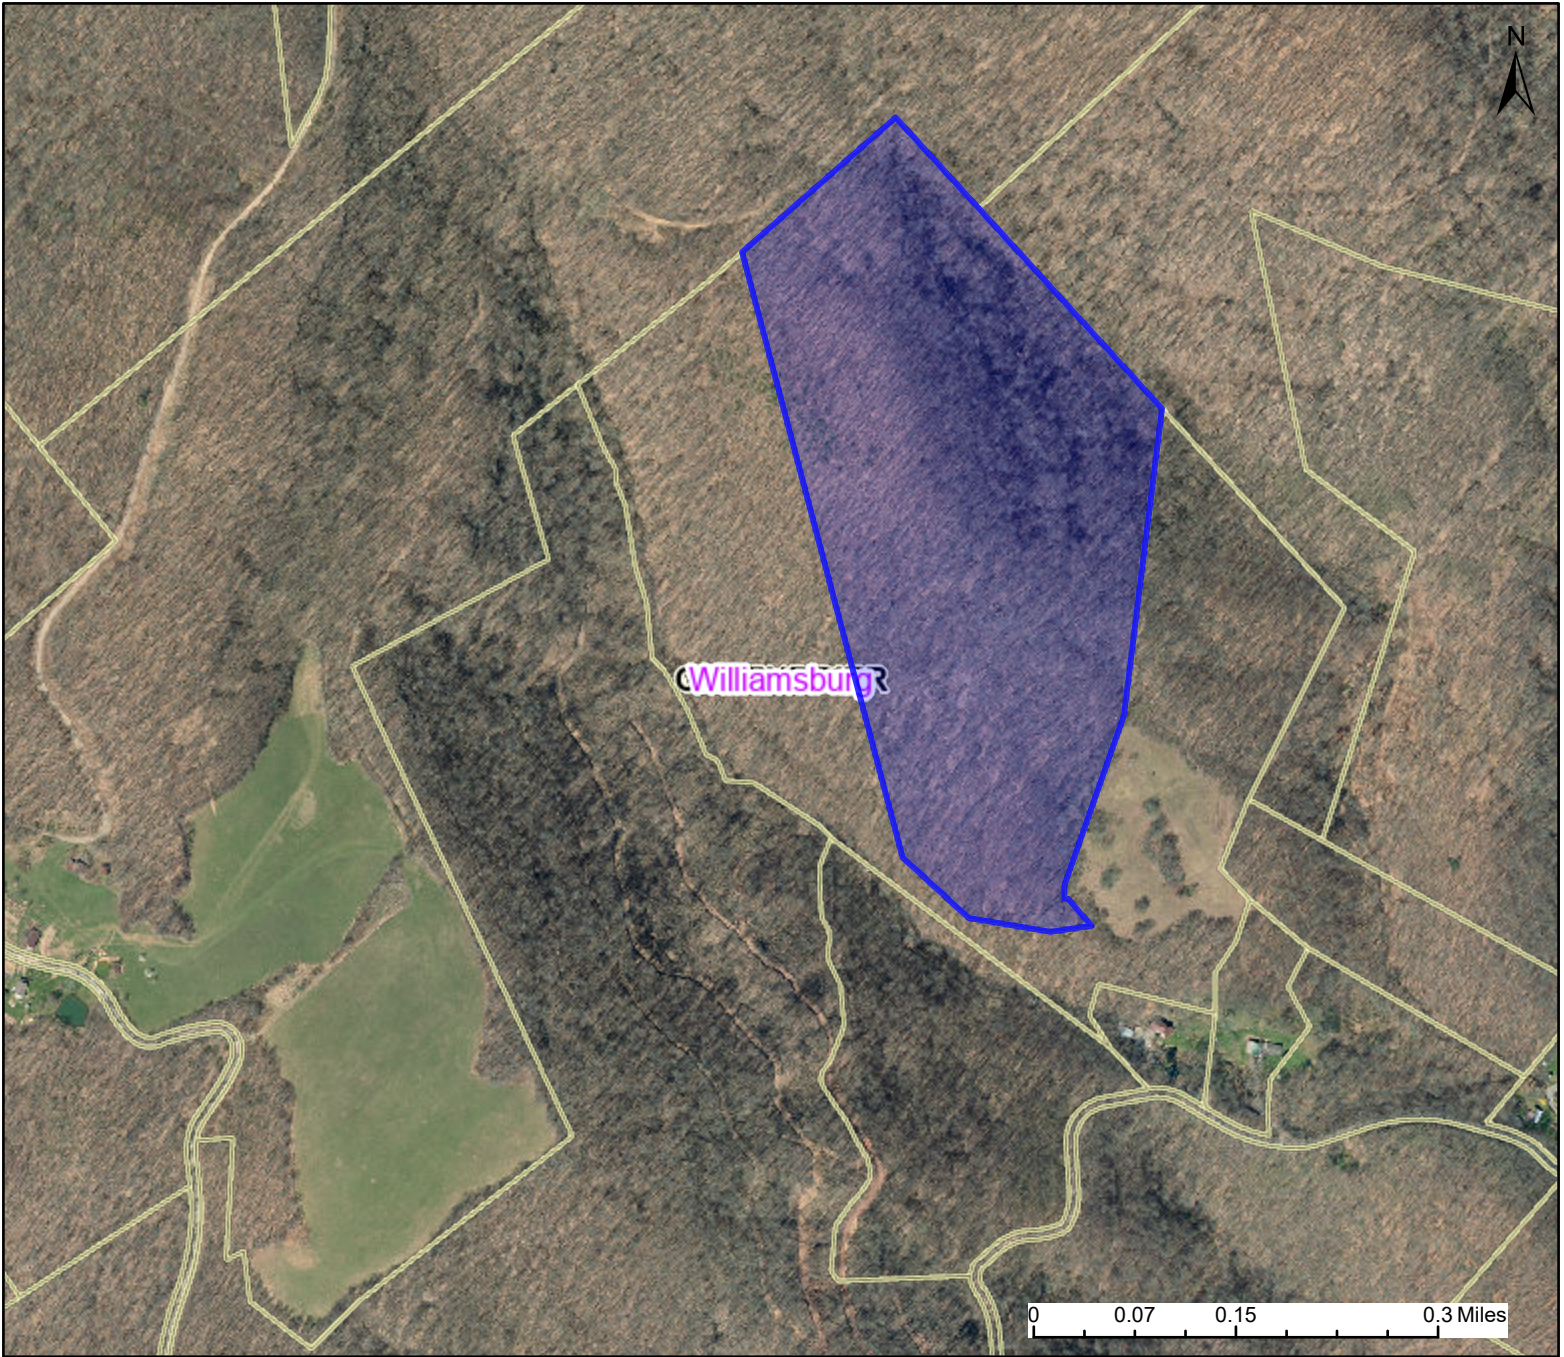

Whanger Property Map 13-18-46-28.1

Legend

District

 Districts

Parcel

 WVParcels

User Notes:

Map created on October 4, 2023

Owner(s):

WHANGER HARVEY JACOB

Address:

Class Type:

Farm

Legal Description:

45.91 AC SURFACE ONLY; WHANGER